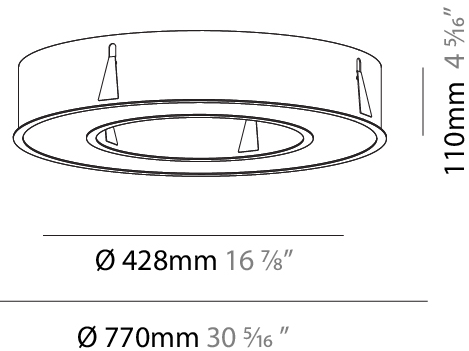

GENERAL

Series: Glorious
Subseries: Glorious
Brand: Prolicht
Division: Architectural
Mounting Type: Recessed
Mounting Location: Ceiling
Subcategory: Ambient

PHYSICAL

Shape: Round
Diameter (mm): 770
Diameter (in): 30 ⁵/₁₆
Height (mm): 110
Height (in): 4 ⁵/₁₆
Min. Recessing Depth (mm): 120
Min. Recessing Depth (in): 4 ³/₄
Light Distribution: Direct
Weight (kg): 9.285
Weight (lbs): 20.47
Diffuser: PMMA - Opal or Micro-Prism
Fixture Finish: SSR / BKV / CWI / CRY / HAB / LAG / UFT / ITA / RUA / RUR / MIC / FTG / MYG / TWT / LOD / PUS / FRO / FUP / KIA / POP / BLS / SPG / MEY / GOH / GUM / CHC / COM / ABZ / JAG / OBR / MOS / ROR
Fixture Material: Aluminum
Cut-out Measurements: 760mm / 29 15/16" x 440mm / 17 5/16"

ELECTRICAL

Lamp Type: LED (Zhaga Standard)
Input Wattage (W): 30
Total Output Wattage (W): 24 / 19.2 (3500K)
Dimming: Non-Dimming / Phase Dimming (120Vac only) / 0-10V Dimming
Driver Included: Yes
Driver Location: Integrated
Driver Type: Constant Current - 120 / 277Vac
Driver Class: Class 2
Input Voltage (V): 120 - 277
Constant Current (MA): 350 / 600 (3500K)

LED

Color Temperature (°K): 3000 / 3500 / 4000
Max. Delivered Lumen (lm): 2770 / 2862 / 2920
CRI: >80 CRI
Efficiency (%): 65
Lamp Life (hrs): 50000

OPTICAL

RATINGS AND CERTIFICATIONS

Certified By: Certified for North American Standards
IP rating: IP20

760mm x 440mm
29 15/16" x 17 5/16"

120mm
4 3/4"

10 - 15mm
3/8" - 9/16"